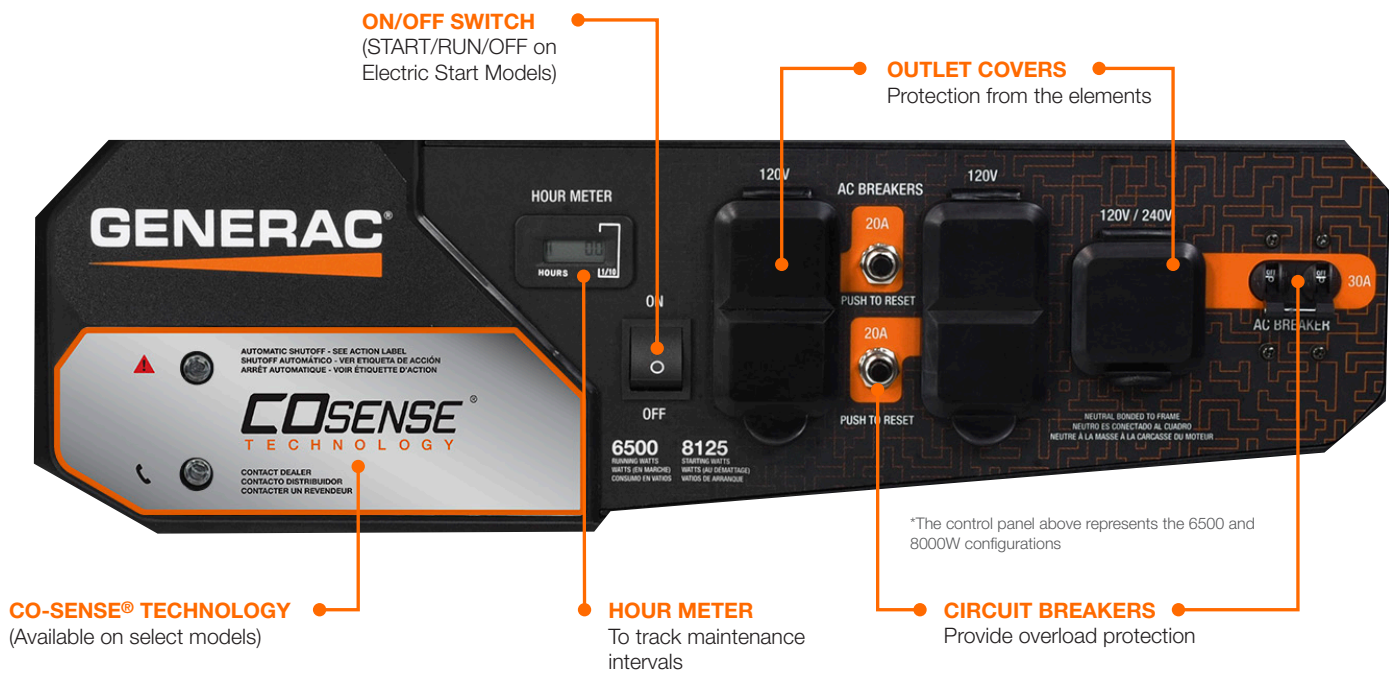

HARDENED STEEL-TUBE CRADLE
For added durability and strength

HEAVY DUTY, NEVER-FLAT WHEELS
Allows for easy portability (Handle and Wheel Kit included)

POWERRUSH™

FEATURING COSENSE® TECHNOLOGY

*Increases electrical current upon demand above rated output when starting electric motors. POWERRUSH™ percentage varies by model.